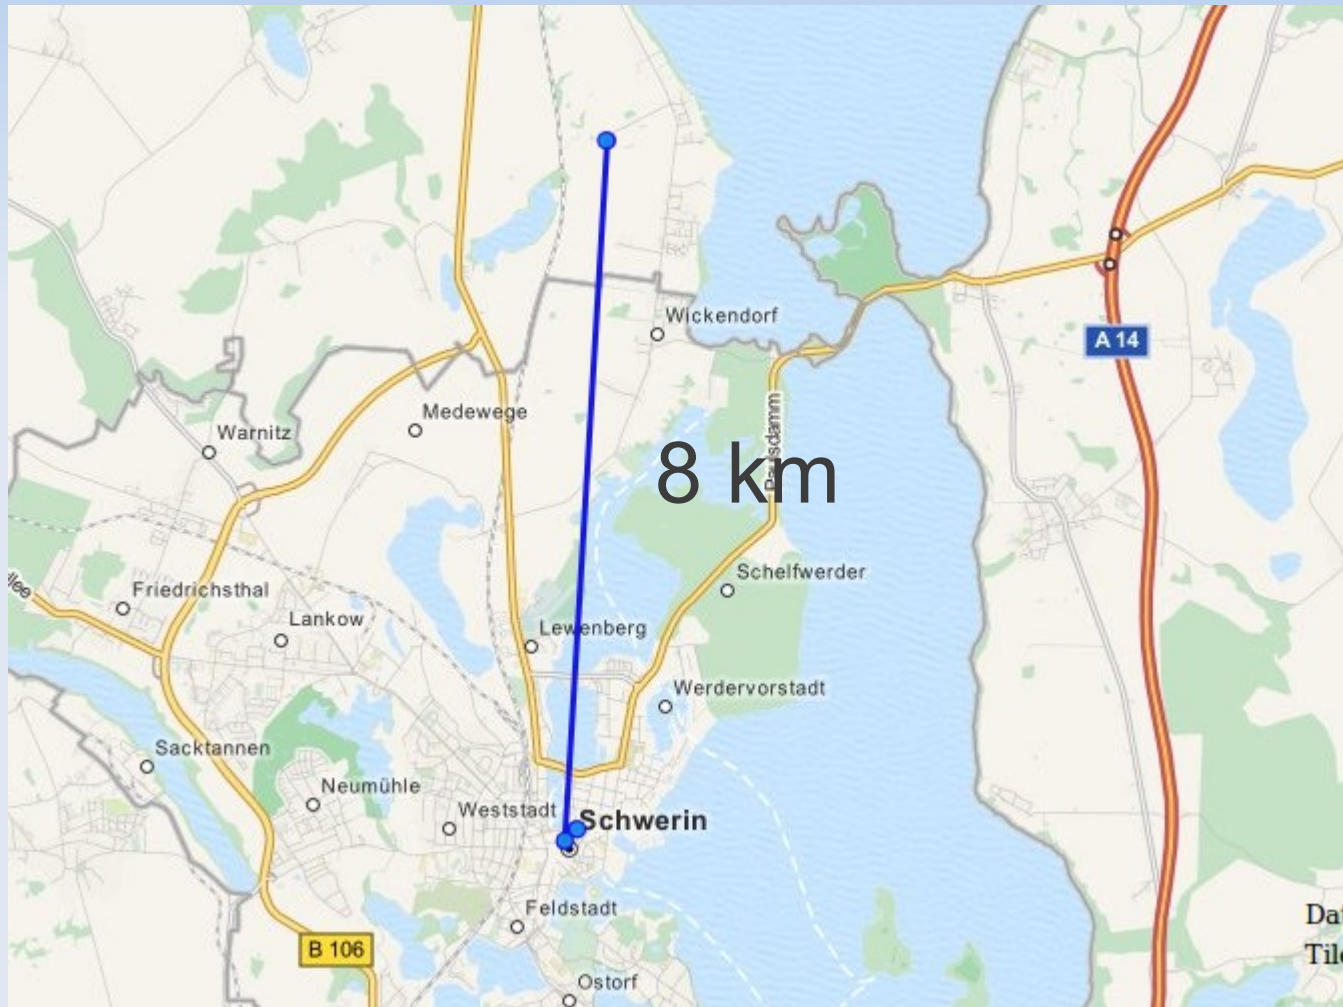

...und nun auch Schwerin